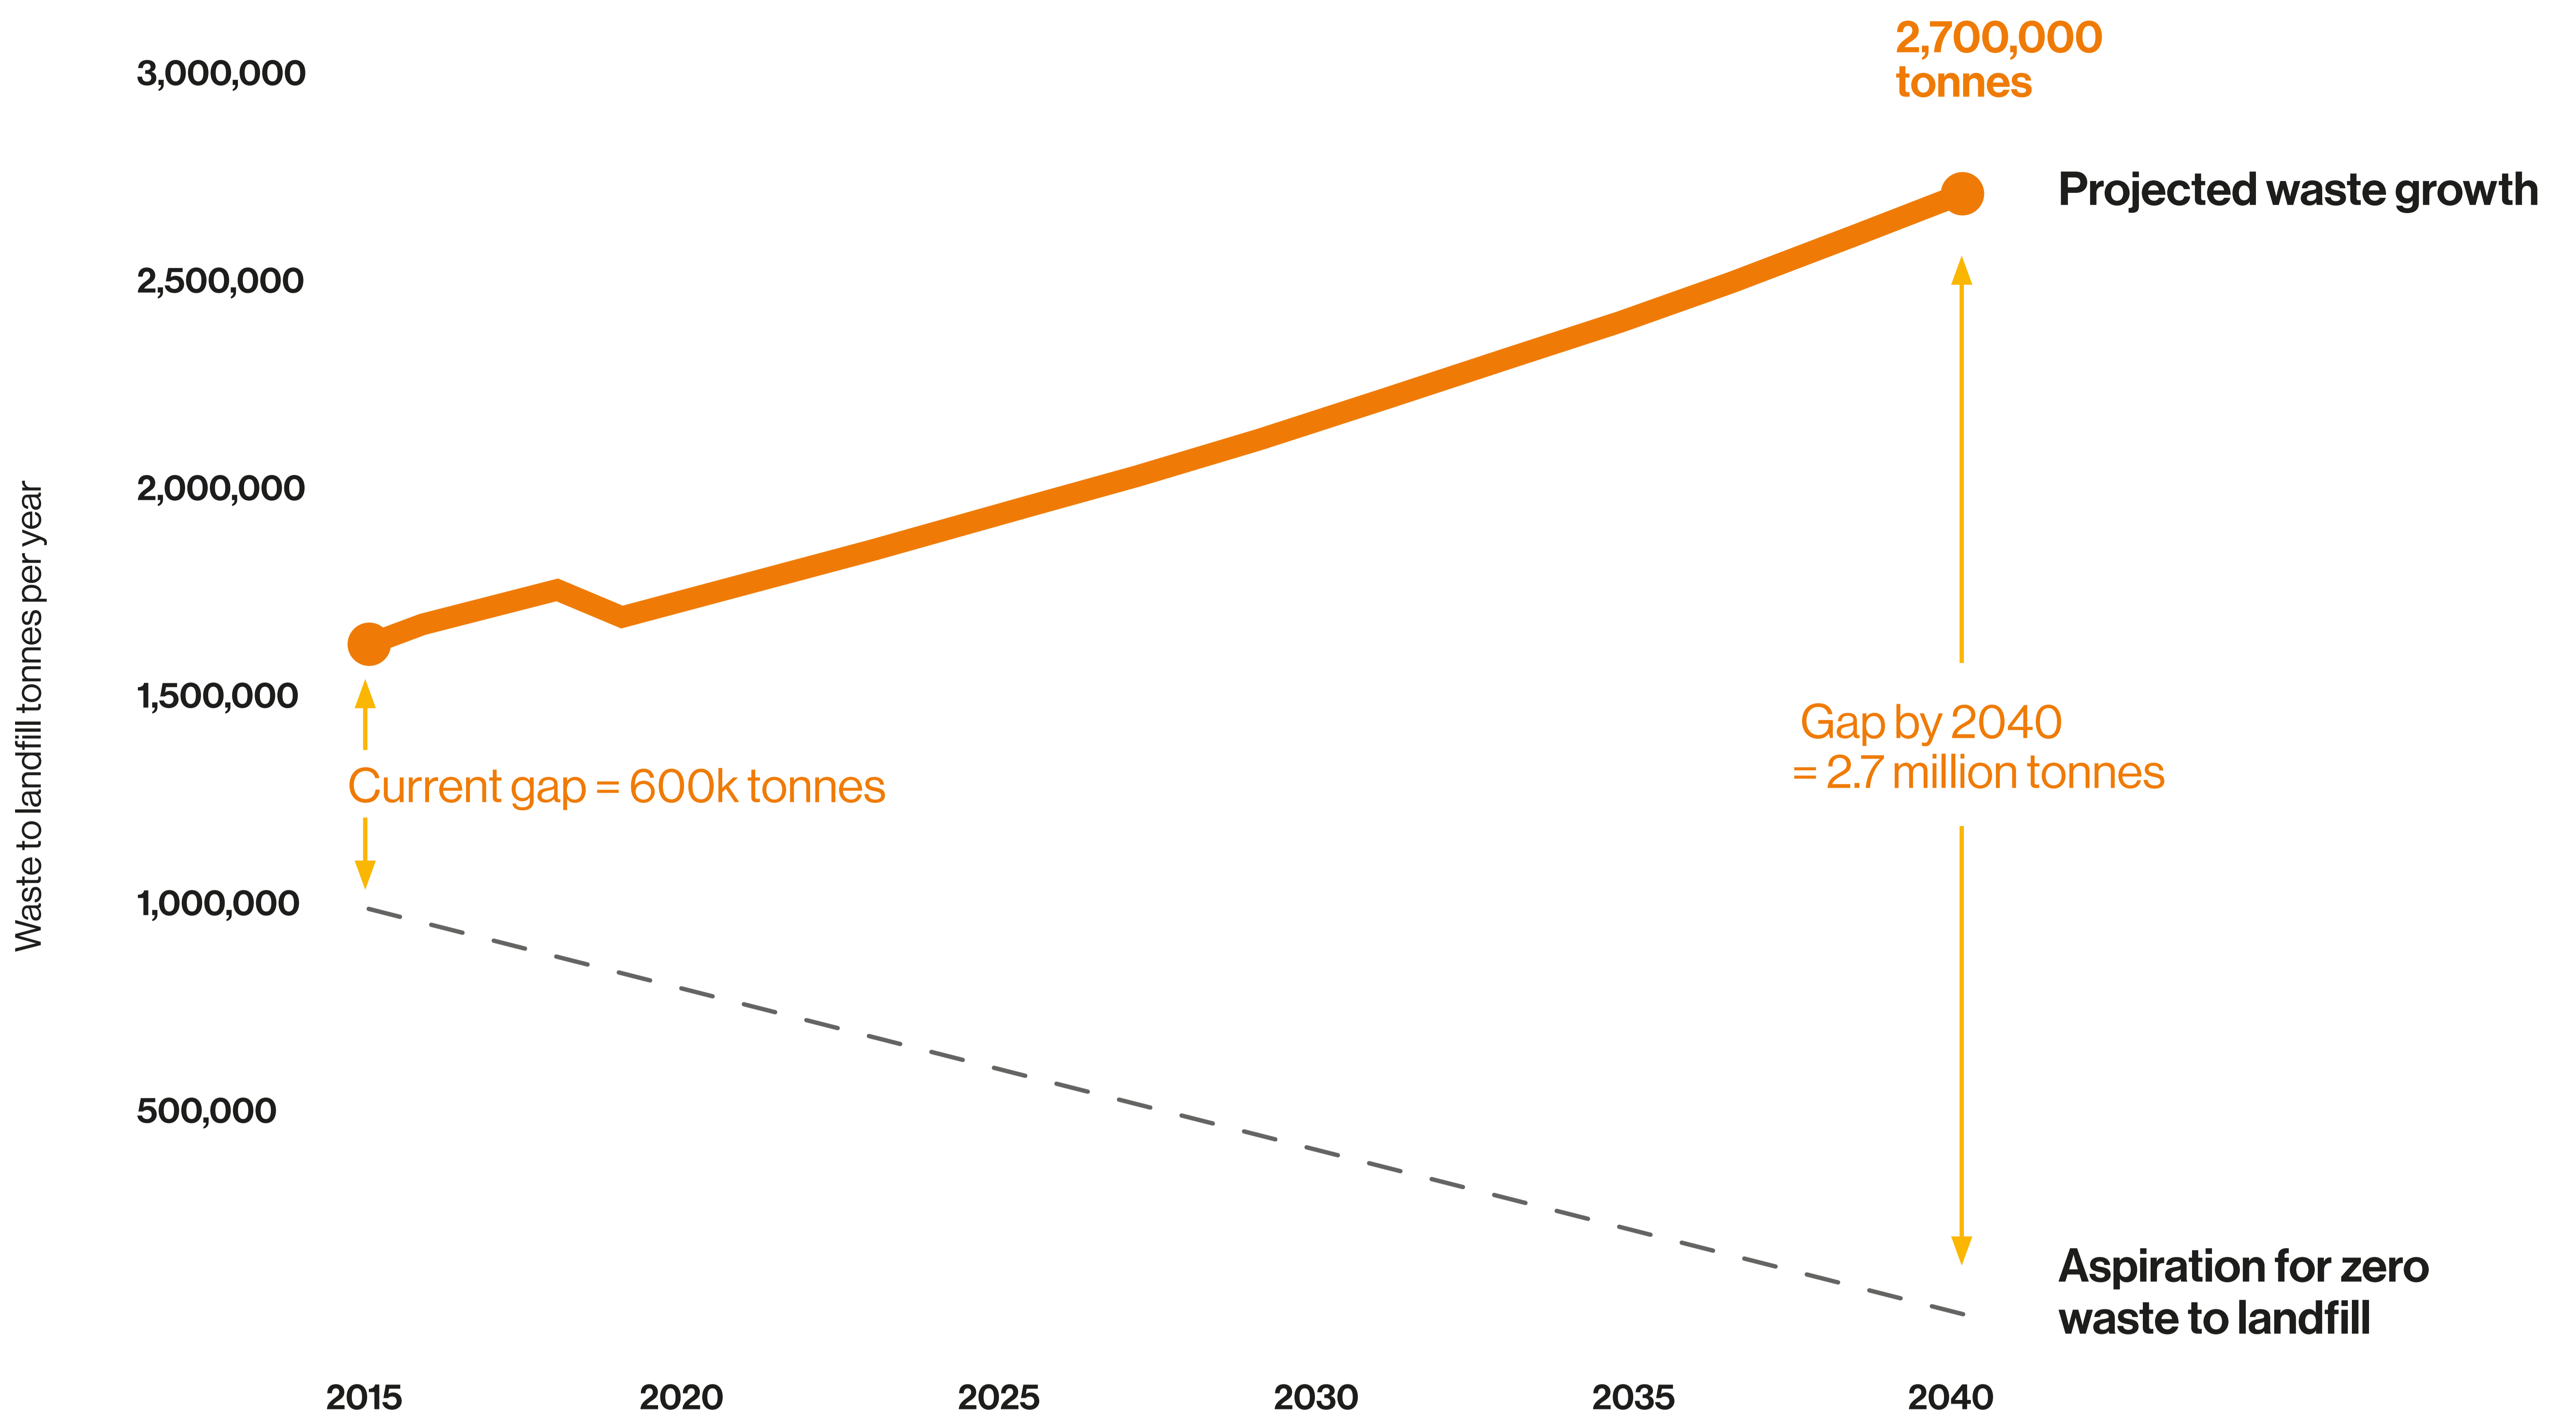

Auckland projected waste growth

Source: Auckland Waste Management and Minimisation Plan 2018, page 48

Estimated waste to landfill by 2040

2,700,000
tonnes
per year

Source: Auckland Waste Management and Minimisation Plan 2018, page 48